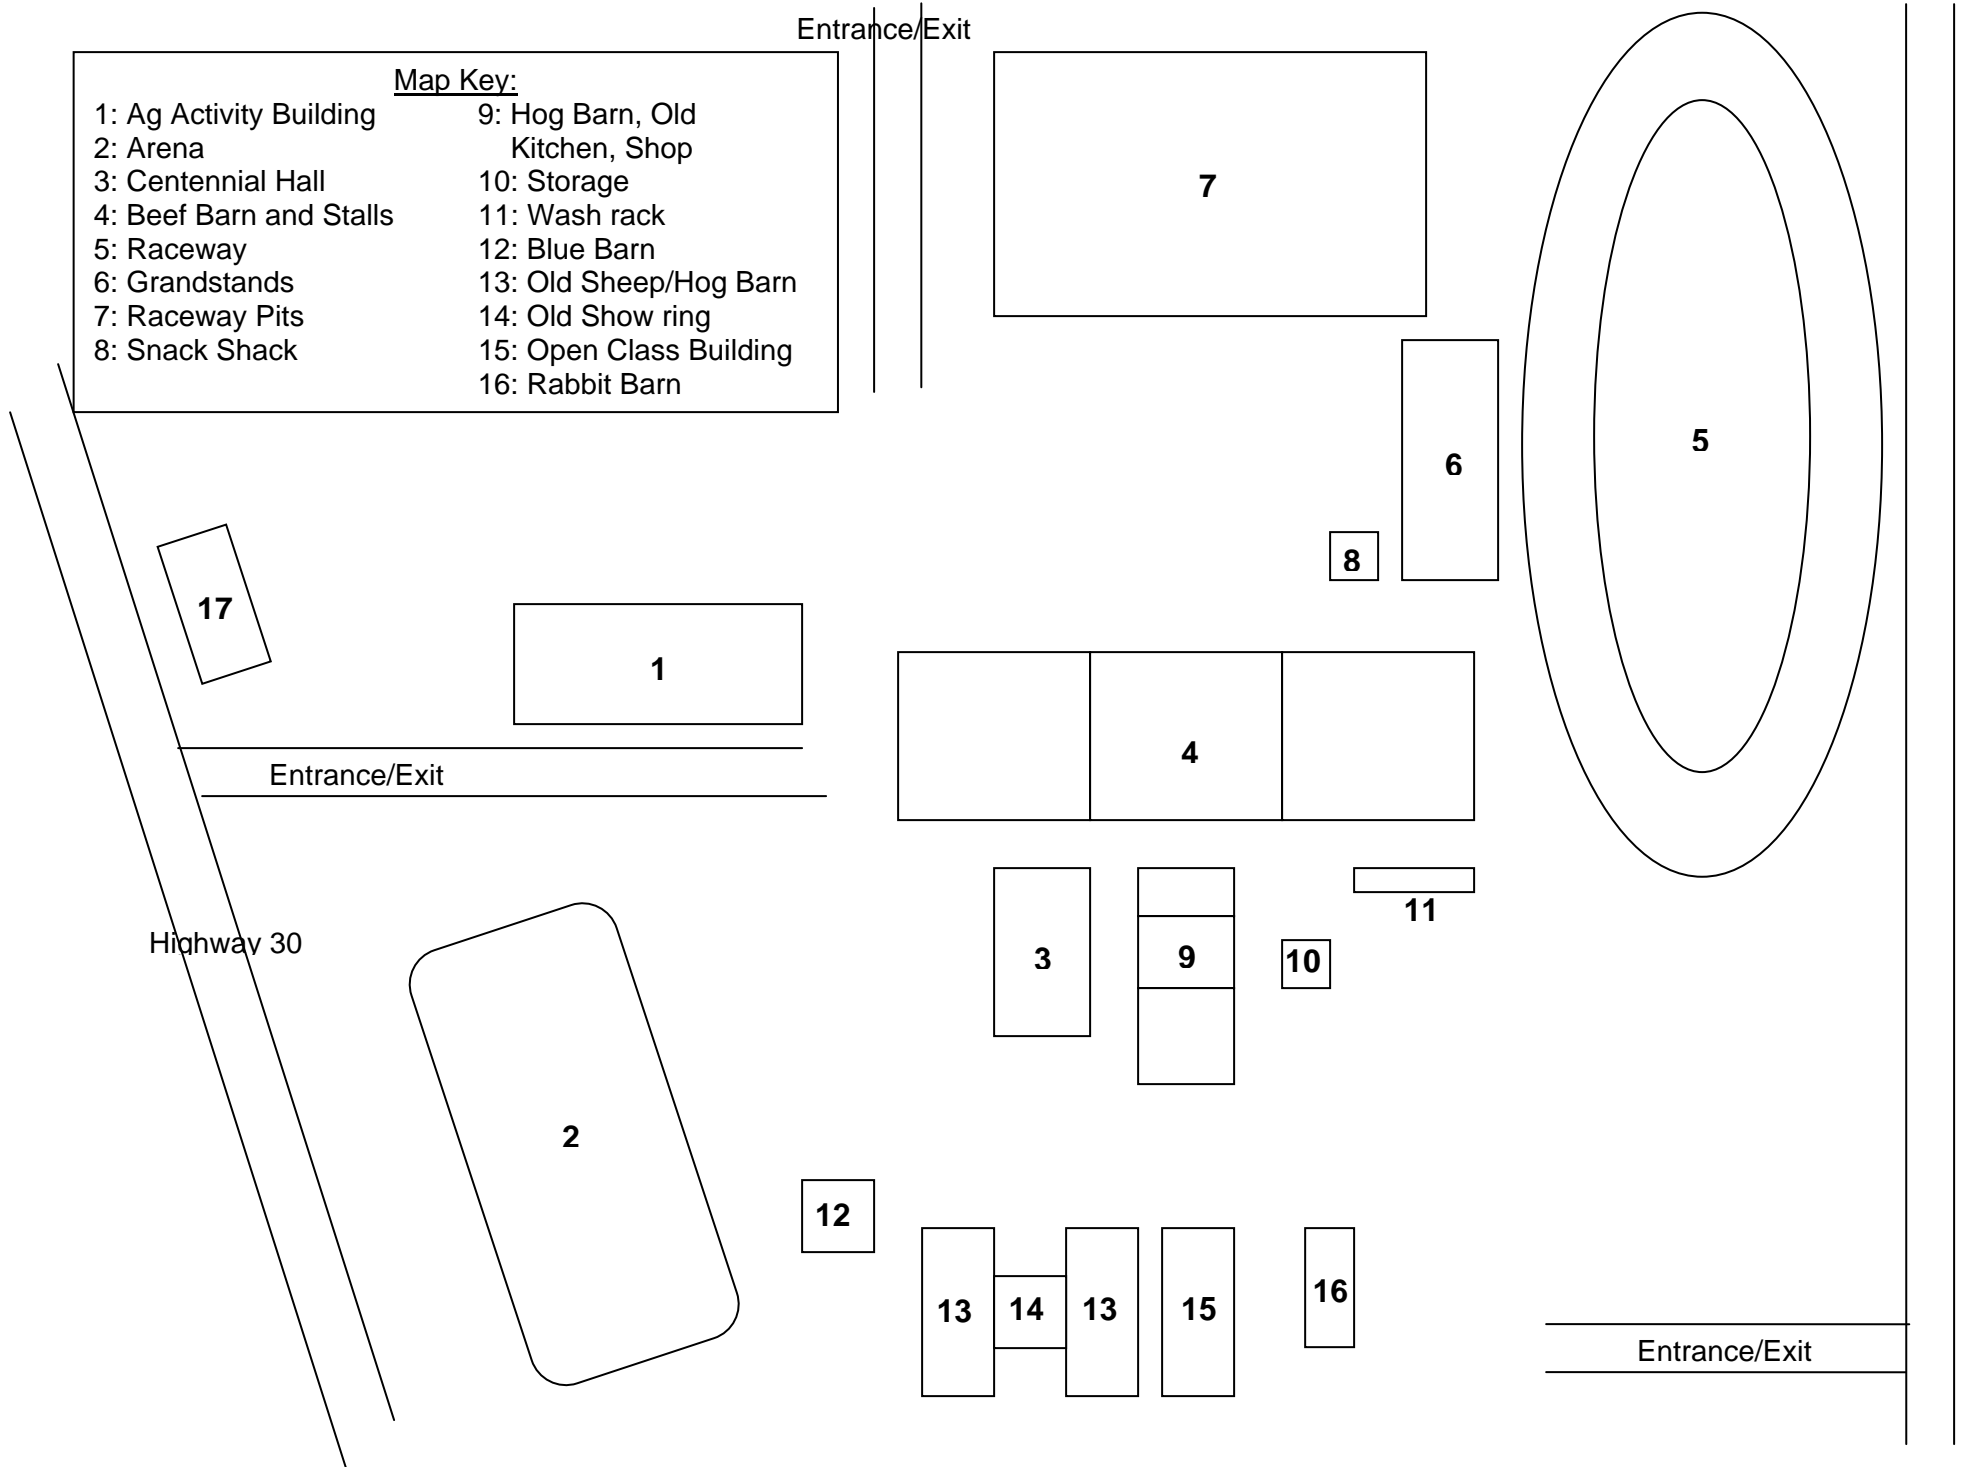

Entrance/Exit

Map Key:

- | | |
|-------------------------|-------------------------|
| 1: Ag Activity Building | 9: Hog Barn, Old |
| 2: Arena | Kitchen, Shop |
| 3: Centennial Hall | 10: Storage |
| 4: Beef Barn and Stalls | 11: Wash rack |
| 5: Raceway | 12: Blue Barn |
| 6: Grandstands | 13: Old Sheep/Hog Barn |
| 7: Raceway Pits | 14: Old Show ring |
| 8: Snack Shack | 15: Open Class Building |
| | 16: Rabbit Barn |

Entrance/Exit

Highway 30

Entrance/Exit